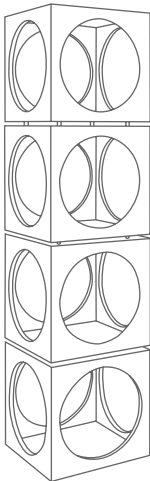

### DBOXX BENCH LONG

three loops  
1688mm :: 422mm :: 422mm

DBOXX furniture is designed in germany

for further information please contact [info@dboxx.com](mailto:info@dboxx.com)

**DBOXX DELUXE**

four loops  
422mm :: 422mm :: 422mm

### DBOXX DELUXE LAMP

four loops  
422mm :: 422mm :: 422mm

DBOXX furniture is designed in germany

for further information please contact [info@dboxx.com](mailto:info@dboxx.com)

### DBOXX BASIC LAMP

four loops  
422mm :: 422mm :: 422mm

DBOXX furniture is designed in germany

for further information please contact [info@dboxx.com](mailto:info@dboxx.com)

dboxx finishes are available in a variety of sprayed laquer, laminate, wood veneer and aluminum.