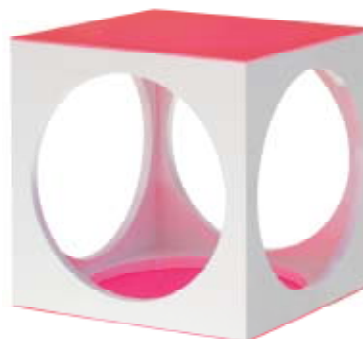

### DBOXX BASIC

four loops  
422mm :: 422mm :: 422mm

DBOXX furniture is designed in germany

for further information please contact [info@dboxx.com](mailto:info@dboxx.com)

### DBOXX BASIC FLUO

six loops  
422mm :: 422mm :: 422mm

DBOXX furniture is designed in germany

for further information please contact [info@dboxx.com](mailto:info@dboxx.com)