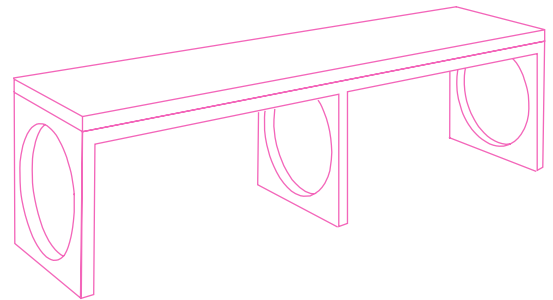

DBOXX furniture is designed in germany

for further information please contact info@dboxx.com